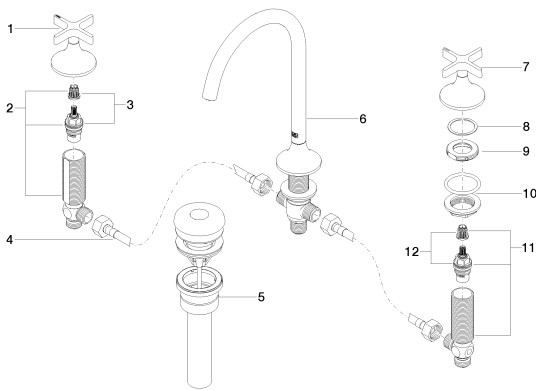

**Sink - VAIA**

Three-hole lavatory mixer with drain - polished chrome

Article number: 20 713 809-00 0010

**Spare parts list**

Number	Item Number	Designation	Number of units
1	90 20 80 011 00-00	Operating element - polished chrome	1
2	04 17 11 055 51 90	Deck valve -	1
3	90 90 03 151 00 90	Ceramic cartridge clockwise-closing -	1
4	04 30 04 096 00 90	Tube -	1
5	10 125 970-00 0010	Drain Umbrella drain 1 1/4" - polished chrome	1
6	13 716 809-00 0010	Lavatory spout, deck-mounted without drain - polished chrome	1
7	90 20 80 010 00-00	Operating element - polished chrome	1
8	09 28 10 003 90	Washer -	2
9	09 24 01 028 90	Ring -	2
10	04 23 10 032 46 90	Mounting bracket -	2
11	04 17 11 055 50 90	Deck valve -	1
12	90 90 03 150 00 90	Ceramic cartridge counter-clockwise closing -	1