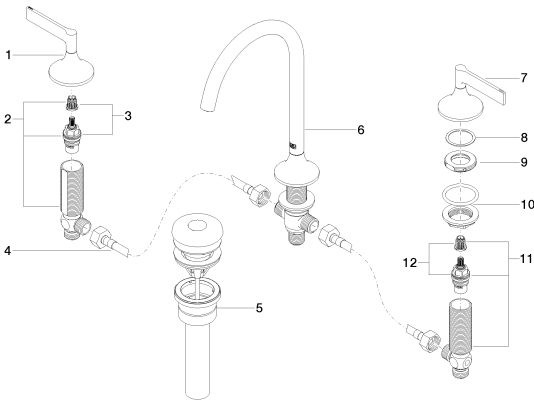

Sink - VAIA

Three-hole lavatory mixer with drain - Dark Bronze matte

Article number: 20 713 819-17 0010

Spare parts list

| Number | Item Number | Designation | Number of units |
|--------|--------------------|--|-----------------|
| 1 | 90 20 80 013 00-17 | handle (hot) | 1 |
| 2 | 04 17 11 055 51 90 | Deck valve - | 1 |
| 3 | 90 90 03 151 00 90 | Ceramic cartridge clockwise-closing - | 1 |
| 4 | 04 30 04 096 00 90 | Tube - | 1 |
| 5 | 10 125 970-17 0010 | Drain Umbrella drain 1 1/4" - Dark Bronze matte | 1 |
| 6 | 13 716 809-17 0010 | Lavatory spout, deck-mounted without drain - Dark Bronze matte | 1 |
| 7 | 90 20 80 012 00-17 | handle (cold) | 1 |
| 8 | 09 28 10 003 90 | Washer - | 2 |
| 9 | 09 24 01 028 90 | Ring - | 2 |
| 10 | 04 23 10 032 46 90 | Mounting bracket - | 2 |
| 11 | 04 17 11 055 50 90 | Deck valve - | 1 |
| 12 | 90 90 03 150 00 90 | Ceramic cartridge counter-clockwise closing - | 1 |