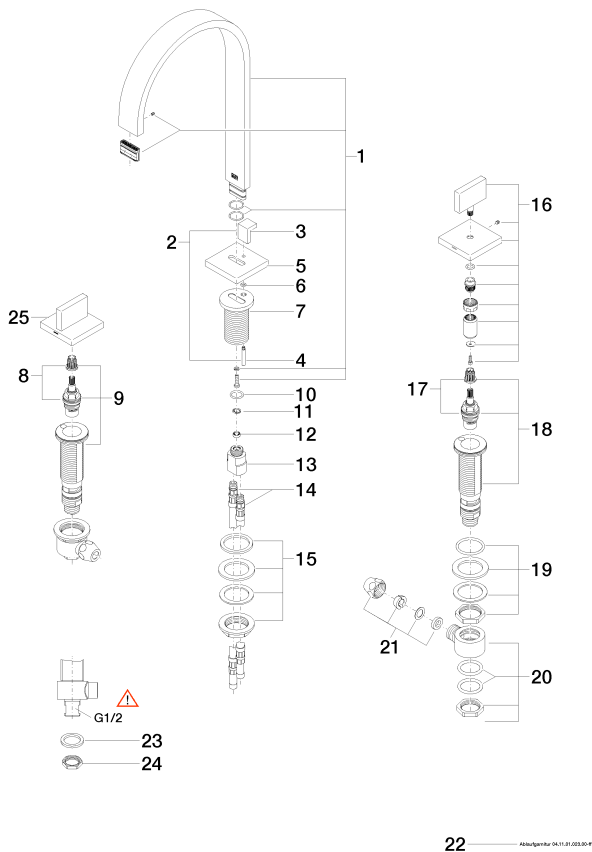

**Sink - MEM**

Three-hole lavatory mixer with drain - polished chrome

Article number: 20 715 782-00 0010

**Spare parts list**

Number	Item Number	Designation	Number of units
1	90 28 22 155 02-00	Outlet - polished chrome	1
2	04 20 78 030 80-00	Pivot rod/lift knob - polished chrome	1
3	09 20 78 030-00	Pivot rod/lift knob - polished chrome	1
4	09 31 09 080-00	Pivot rod/lift knob - polished chrome	1
5	09 27 78 032-00	Escutcheon - polished chrome	1
6	09 14 10 166 90	Washer -	1
7	09 11 10 054 10 90	Wall connection -	1
8	90 90 03 152 00 90	Ceramic cartridge counter-clockwise closing -	1
9	04 17 11 045 52 90	Deck valve -	1
10	09 14 10 130 90	Washer -	1
11	09 16 01 016 90	Ring -	1
12	09 23 01 033 90	Application -	1
13	09 11 10 055 10 90	Wall connection -	1
14	04 30 04 016 00 90	Flexible supply line -	1
15	04 23 10 009 01 90	Mounting bracket -	1
16	90 20 78 002 04-00	Handle - polished chrome	1
17	90 90 03 153 00 90	Ceramic cartridge clockwise-closing -	1
18	04 17 11 045 53 90	Deck valve -	1
19	04 23 10 032 78 90	Mounting bracket -	1
20	04 17 11 023 10 90	Wall connection -	1
21	04 23 30 040 00-00	Wall connection - polished chrome	1
22	04 11 01 023 00-00	Drain - polished chrome	1
23	09 30 11 059 90	Washer -	2
24	09 23 10 012 90	Mounting bracket -	2
25	90 20 78 002 05-00	Handle - polished chrome	1