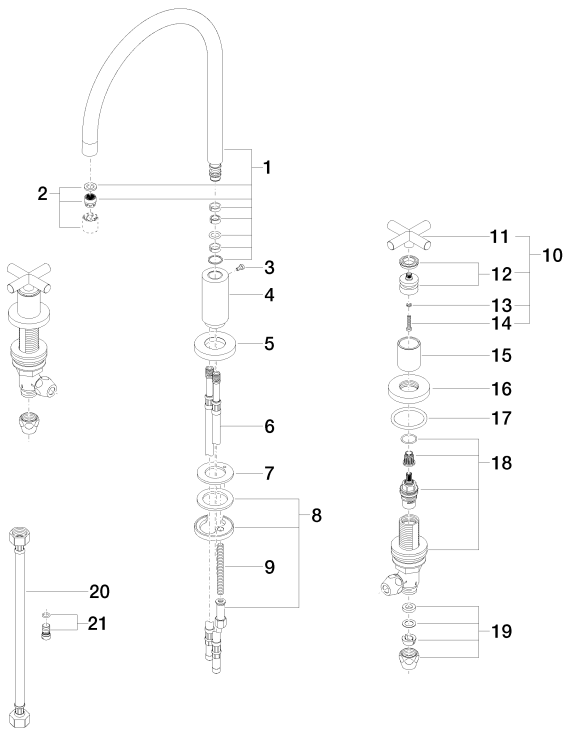

Kitchen - Tara.

Three-hole mixer - polished chrome

Article number: 20 815 892-00 0010

Spare parts list

Number	Item Number	Designation	Number of units
1	90 28 22 226 02-00	Outlet - polished chrome	1
2	90 23 01 028 00-00	Aerator low pressure M18 - polished chrome	1
3	09 30 30 057 90	Mounting bracket -	1
4	09 11 10 088 10-00	Wall connection - polished chrome	1
5	09 28 10 140-00	Escutcheon - polished chrome	1
6	04 30 04 064 00 90	Flexible supply line -	2
7	09 14 05 047 90	Washer -	1
8	04 30 11 038 00 90	Mounting bracket -	1
9	09 31 11 011 90	Mounting bracket -	1
10	04 20 89 010 00-00	Handle - polished chrome	2
11	09 20 89 010-00	Handle - polished chrome	2
12	90 12 12 007 00-00	Handle - polished chrome	2
13	09 30 11 029 90	Wall connection -	2
14	09 30 30 075 90	Mounting bracket -	2
15	09 21 02 140-00	Hood / sleeve - polished chrome	2
16	09 27 89 105-00	Escutcheon - polished chrome	2
17	09 14 10 043 90	O-Ring 40,0 x 4,0 mm -	2
18	90 17 11 040 51 90	Deck valve -	2
19	04 23 30 040 00-00	Wall connection - polished chrome	2
20	12 501 970 90	Flexible supply line 1/2" x 1/2" x 11-3/4" -	2
21	04 31 20 046 10 92	Plug for European drain	1