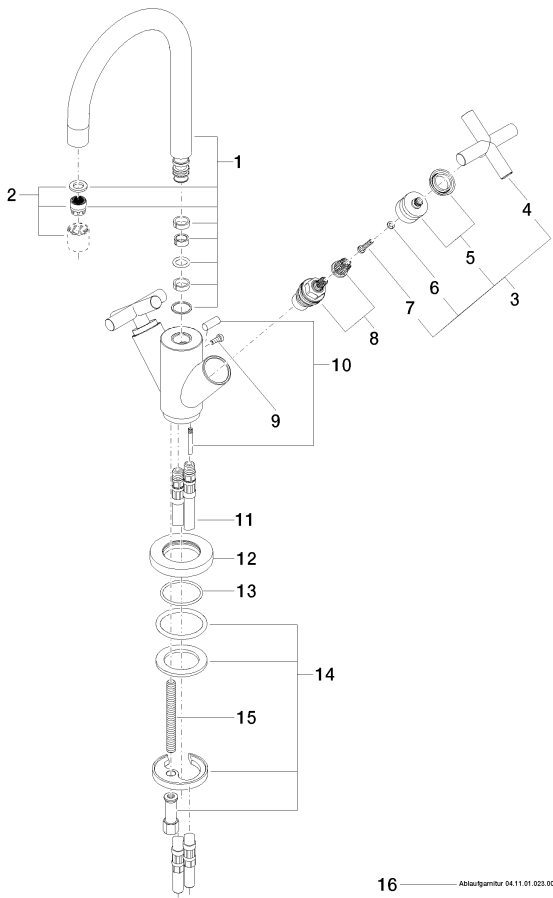

Sink - Tara.

Single-hole lavatory mixer with drain - polished chrome

Article number: 22 512 892-00 0010

Spare parts list

Number	Item Number	Designation	Number of units
1	90 28 22 217 02-00	Outlet - polished chrome	1
2	90 23 01 028 04-00	Aerator - polished chrome	1
3	04 20 89 010 00-00	Handle - polished chrome	2
4	09 20 89 010-00	Handle - polished chrome	2
5	90 12 12 007 00-00	Handle - polished chrome	2
6	09 30 11 029 90	Wall connection -	2
7	09 30 30 075 90	Mounting bracket -	2
8	90 90 03 151 00 90	Ceramic cartridge clockwise-closing -	2
9	09 30 30 054 90	Mounting bracket -	1
10	04 20 89 035 80-00	Pivot rod/lift knob - polished chrome	1
11	04 30 04 045 00 90	Flexible supply line 3/8" -	2
12	09 28 10 132-00	Escutcheon - polished chrome	1
13	09 14 10 134 90	Washer -	1
14	04 30 11 038 00 90	Mounting bracket -	1
15	09 31 11 011 90	Mounting bracket -	1
16	04 11 01 023 00-00	Drain - polished chrome	1