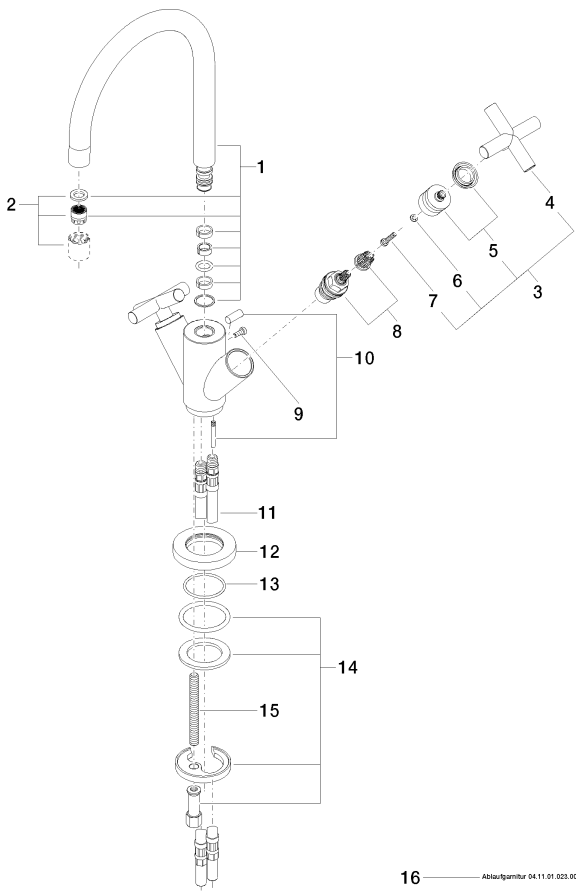

Sink - Tara.

Single-hole lavatory mixer with drain - polished chrome

Article number: 22 513 892-00 0010

Spare parts list

Number	Item Number	Designation	Number of units
1	90 28 22 213 02-00	Outlet - polished chrome	1
2	90 23 01 028 04-00	Aerator - polished chrome	1
3	04 20 89 010 00-00	Handle - polished chrome	2
4	09 20 89 010-00	Handle - polished chrome	2
5	90 12 12 007 00-00	Handle - polished chrome	2
6	09 30 11 029 90	Wall connection -	2
7	09 30 30 075 90	Mounting bracket -	2
8	90 90 03 151 00 90	Ceramic cartridge clockwise-closing -	2
9	09 30 30 054 90	Mounting bracket -	1
10	04 20 89 035 80-00	Pivot rod/lift knob - polished chrome	1
11	04 30 04 045 00 90	Flexible supply line 3/8" -	2
12	09 28 10 132-00	Escutcheon - polished chrome	1
13	09 14 10 134 90	Washer -	1
14	04 30 11 038 00 90	Mounting bracket -	1
15	09 31 11 011 90	Mounting bracket -	1
16	04 11 01 023 00-00	Drain - polished chrome	1