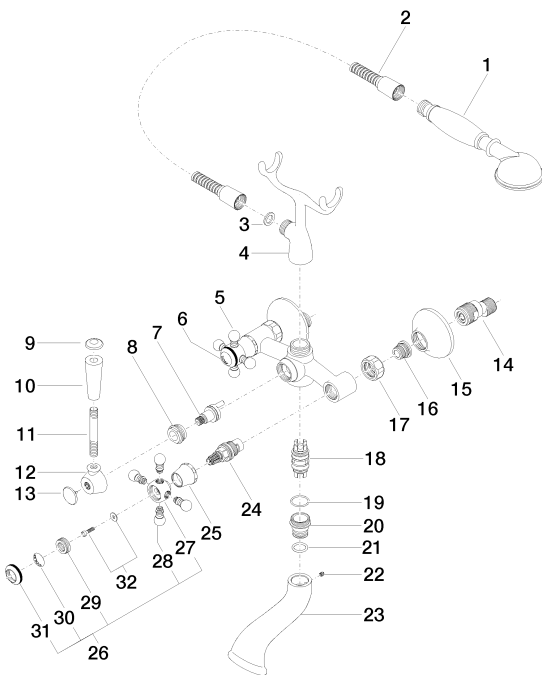

Bathtub - Madison

Tub mixer for wall-mounted installation with hand shower set - polished chrome

Article number: 25 023 360-00 0010

Spare parts list

Number	Item Number	Designation	Number of units
1	28 002 970-00 0010	Metal hand shower with porcelain (white) handle - polished chrome	1
2	28 104 970-00	Metal shower hose 1/2" x 1/2" x 49-1/4" - polished chrome	1
3	09 14 20 002 90	Washer Vf 3110 18,5 x 12,0 x 2,0 mm -	1
4	04 17 20 010 00-00	Holder - polished chrome	1
5	04 20 36 002 07-00	Handle - polished chrome	1
6	09 26 01 011 90	Cover -	1
7	04 15 01 001 00 90	Conversion -	1
8	09 23 10 007 90	Mounting bracket -	1
9	09 30 30 062-00	Cover - polished chrome	1
10	11 170 370-00	Lever insert - polished chrome	1
11	09 28 22 013 90	Mounting bracket -	1
12	09 18 20 011-00	Connecting piece - polished chrome	1
13	09 30 30 064-00	Cover - polished chrome	1
14	04 11 04 030 00 90	S-connector 1/2 x 3/4 -	2
15	09 27 39 010-00	Escutcheon - polished chrome	2
16	04 29 05 014 00 90	Wall connection -	2
17	09 23 30 010-00	Mounting bracket - polished chrome	2
18	04 21 10 010 00 90	Conversion -	1
19	09 14 10 056 90	O-Ring EPDM 70 21,45 x 1,78 mm -	1
20	09 24 03 123 20 90	Nipple -	1
21	09 14 10 022 90	O-Ring EPDM 70 16,0 x 2,5 mm -	1
22	09 31 11 030 90	Mounting bracket -	1
23	09 11 06 033 20-00	Outlet - polished chrome	1
24	90 90 03 131 00 90	Upper part clockwise-closing 1/2" -	2
25	09 21 02 055-00	Hood / sleeve - polished chrome	2
26	04 20 36 002 06-00	Handle - polished chrome	1
27	09 20 36 002-00	Handle - polished chrome	2
28	09 20 36 004-00	Handle - polished chrome	8
29	09 20 83 006 90	Handle -	2
30	09 26 01 010 90	Cover -	1
31	09 20 36 005-00	Handle - polished chrome	2
32	04 30 30 029 00 90	Mounting bracket -	2

Bathtub - Madison

Tub mixer for wall-mounted installation with hand shower set - polished chrome

Article number: 25 023 360-00 0010