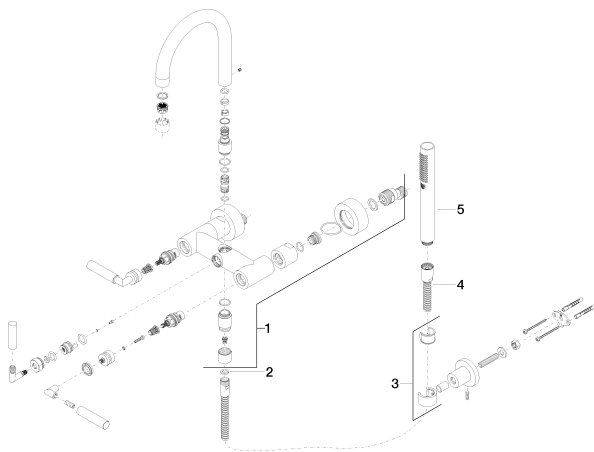

Bathtub - Tara.

Tub mixer for wall-mounted installation with hand shower set - polished chrome

Article number: 25 133 882-00

Spare parts list

Number	Item Number	Designation	Number of units
1	25 100 882-00	Tub mixer for wall-mounted installation - polished chrome	1
2	09 14 20 026 90	Washer -	1
3	28 050 892-00	Wall bracket - polished chrome	1
4	09 30 02 072-00	Metal shower hose 1/2" x 3/8" x 49-1/4" - polished chrome	1
5	28 013 979-00	Baton hand shower - polished chrome	1