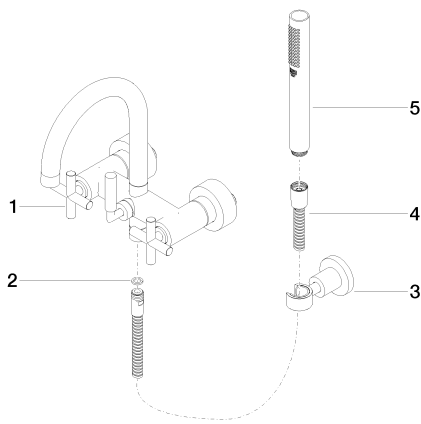

Bathtub -

Tub mixer for wall-mounted installation with hand shower set - polished chrome

Article number: 25 133 892-00 0010

Spare parts list

Number	Item Number	Designation	Number of units
1	25 100 892-00	Tub mixer for wall-mounted installation - polished chrome	1
2	09 14 20 026 90	Washer -	1
3	28 050 892-00	Wall bracket - polished chrome	1
4	09 30 02 072-00	Metal shower hose 1/2" x 3/8" x 49-1/4" - polished chrome	1
5	28 013 979-00 0010	Baton hand shower - polished chrome	1