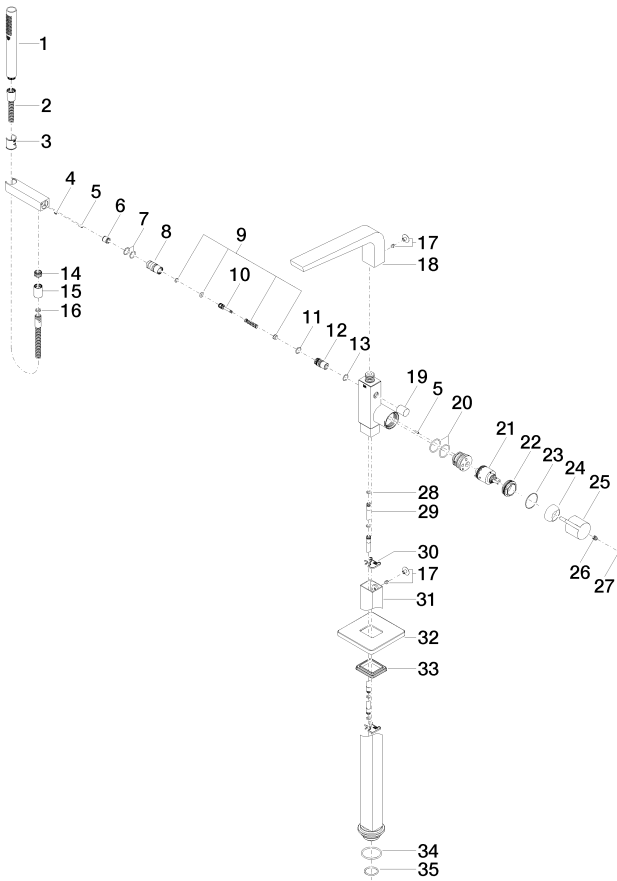

**Bathtub - CL.1**

Single-lever tub mixer for freestanding installation with hand shower set - polished chrome

Article number: 25 863 705-00

**Spare parts list**

Number	Item Number	Designation	Number of units
1	28 013 979-00 0010	Baton hand shower - polished chrome	1
2	09 30 02 072-00	Metal shower hose 1/2" x 3/8" x 49-1/4" - polished chrome	1
3	09 18 40 118 90	Hood / sleeve -	1
4	09 31 11 058 90	Mounting bracket -	1
5	09 31 11 040 90	Mounting bracket -	3
6	09 23 01 141 90	Back-flow preventer -	1
7	09 14 10 010 90	O-Ring EPDM 70 17,0 x 2,0 mm -	2
8	09 24 03 130-00	Nipple - polished chrome	1
9	90 16 02 023 00 90	Conversion -	1
10	09 31 09 094 20-00	Pivot rod/lift knob - polished chrome	1
11	09 14 10 055 90	O-Ring EPDM 70 15,0 x 2,0 mm -	1
12	09 21 34 080-00	Conversion - polished chrome	1
13	09 14 10 033 90	O-Ring EPDM 70 14,5 x 2,0 mm -	1
14	09 24 03 069 90	Nipple -	1
15	09 21 02 069-00	Hood / sleeve - polished chrome	1
16	09 14 20 026 90	Washer Centellen WS 3820 14 x 8 x 2 mm Centellen WS 3820 -	1
17	04 31 20 034 00 90	Plug for European drain -	2
18	90 11 70 008 00-00	Outlet - polished chrome	1
19	09 20 71 031-00	Drain - polished chrome	1
20	09 14 10 148 90	O-Ring 32 x 2,5 mm -	2
21	90 15 05 039 00 90	cartridge -	1
22	09 24 04 298 90	Mounting bracket -	1
23	09 14 10 037 90	O-Ring 42,0 x 1,5 . mm -	1
24	09 28 30 036-00	Hood / sleeve - polished chrome	1
25	09 20 67 014-00	Operating element - polished chrome	1
26	09 31 11 030 90	Mounting bracket -	1
27	90 31 20 087 00-00	Cover - polished chrome	1
28	09 14 10 139 90	O-Ring EPDM 70 9,0 x 2,0 mm -	2
29	04 28 22 025 00 90	Wall connection -	2
30	09 20 93 051 90	Mounting bracket -	2
31	04 28 22 024 00-00	Pipe - polished chrome	1
32	09 27 71 011-00	Escutcheon - polished chrome	1
33	09 14 03 107 90	Washer -	1
34	09 14 10 084 90	O-Ring EPDM 70 48 x 3,5 mm -	1
35	09 14 10 018 90	O-Ring EPDM 70 32,0 x 3,0 mm -	1