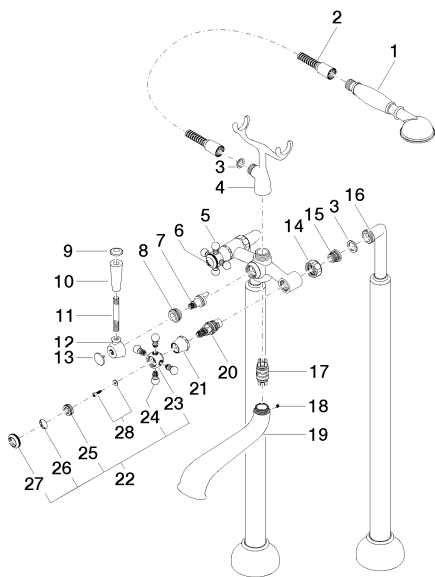

Bathtub - Madison

Two-hole tub mixer for freestanding installation with hand shower set - polished chrome

Article number: 25 943 360-00

Spare parts list

Number	Item Number	Designation	Number of units
1	28 002 970-00	Metal hand shower with porcelain (white) handle - polished chrome	1
2	28 104 970-00	Metal shower hose 1/2" x 1/2" x 49-1/4" - polished chrome	1
3	09 14 20 002 90	Washer -	1
4	04 17 20 010 00-00	Holder - polished chrome	1
5	04 20 36 002 07-00	Handle - polished chrome	1
6	09 26 01 011 90	Cover -	1
7	04 15 01 001 00 90	Conversion -	1
8	09 23 10 007 90	Mounting bracket -	1
9	09 30 30 062-00	Cover - polished chrome	1
10	11 170 370-00	Lever insert - polished chrome	1
11	09 28 22 013 90	Mounting bracket -	1
12	09 18 20 011-00	Connecting piece - polished chrome	1
13	09 30 30 064-00	Cover - polished chrome	1
14	09 23 30 010-00	Mounting bracket - polished chrome	2
15	04 29 05 014 00 90	Wall connection -	2
16	12 943 360-00	Wall connection - polished chrome	1
17	04 21 10 010 00 90	Conversion -	1
18	09 31 11 030 90	Mounting bracket -	1
19	13 592 380-00	Outlet - polished chrome	1
20	90 90 03 131 00 90	Ceramic cartridge clockwise-closing -	2
21	09 21 02 055-00	Hood / sleeve - polished chrome	2
22	04 20 36 002 06-00	Handle - polished chrome	1
23	09 20 36 002-00	Handle - polished chrome	2
24	09 20 36 004-00	Handle - polished chrome	8
25	09 20 83 006 90	Handle -	2
26	09 26 01 010 90	Cover -	1
27	09 20 36 005-00	Handle - polished chrome	2
28	04 30 30 029 00 90	Mounting bracket -	2