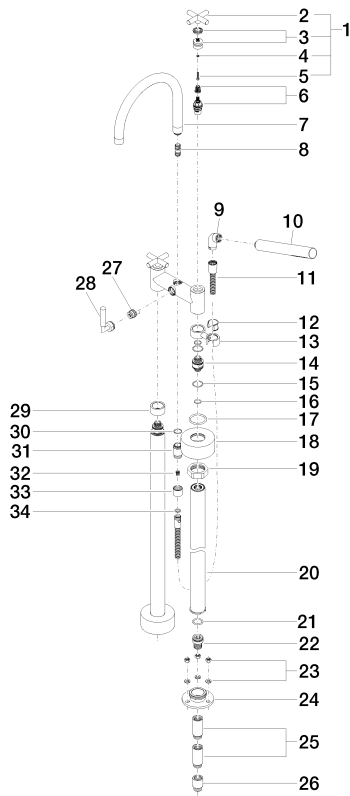

Bathtub - Tara.

Two-hole tub mixer for freestanding installation with hand shower set - polished chrome

Article number: 25 943 892-00

Spare parts list

Number	Item Number	Designation	Number of units
1	04 20 89 010 00-00	Handle - polished chrome	2
2	09 20 89 010-00	Handle - polished chrome	2
3	90 12 12 007 00-00	Handle - polished chrome	2
4	09 30 11 029 90	Wall connection -	2
5	09 30 30 075 90	Mounting bracket -	2
6	90 90 03 131 00 90	Ceramic cartridge clockwise-closing -	2
7	90 28 22 222 00-00	Outlet - polished chrome	1
8	90 21 10 011 00 90	Conversion -	1
9	04 24 04 189 00-00	Arc - polished chrome	1
10	28 013 979-00	Baton hand shower - polished chrome	1
11	09 30 02 072-00	Metal shower hose 1/2" x 3/8" x 49-1/4" - polished chrome	1
12	09 18 40 035 90	Hood / sleeve -	1
13	04 28 10 029 01-00	Holder - polished chrome	1
14	09 29 05 021 20 90	Wall connection -	1
15	09 14 10 112 90	Washer -	1
16	09 14 10 055 90	Washer -	2
17	09 14 10 041 90	Washer -	4
18	09 27 89 025-00	Escutcheon - polished chrome	4
19	09 23 30 040-07	Mounting bracket - Rough nickel-plated	2
20	04 28 22 009 20-00	Wall connection - polished chrome	2
21	09 14 10 081 90	Washer -	2
22	09 24 03 094-07	Wall connection - Rough nickel-plated	2
23	04 23 10 023 00 90	Mounting bracket -	2
24	09 30 11 130-07	Mounting bracket - Rough nickel-plated	2
25	09 24 03 081 10 90	Extension -	3
26	09 24 03 080 90	Extension -	2
27	90 15 01 005 00 90	Conversion -	4
28	90 18 20 025 00-00	Conversion - polished chrome	2
29	09 28 10 028-00	Escutcheon - polished chrome	1
30	09 14 10 032 90	Washer -	1
31	09 24 03 121-00	Nipple - polished chrome	1
32	09 23 01 131 90	Application -	1
33	09 21 02 143-00	Hood / sleeve - polished chrome	1
34	09 14 20 026 90	Washer -	1

Bathtub - Tara.

Two-hole tub mixer for freestanding installation with hand shower set - polished chrome

Article number: 25 943 892-00