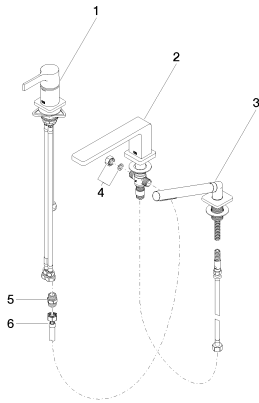

Bathtub - LULU

Three-hole single-lever tub mixer for deck-mounted tub installation - polished chrome

Article number: 27 412 710-00

Spare parts list

Number	Item Number	Designation	Number of units
1	29 300 710-00	Single-lever tub mixer for deck-mounted tub installation - polished chrome	1
2	13 512 710-00	Tub spout with diverter for deck-mounted installation - polished chrome	1
3	27 702 710-00	Hand shower set for deck-mounted tub installation - polished chrome	1
4	04 21 02 006 00 92	Plug for European drain -	1
5	09 24 03 168 10 90	Nipple -	1
6	12 502 970 90	Flexible supply line 1/2" x 1/2" x 15-3/4" -	1