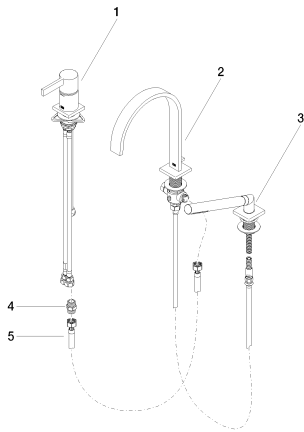

Bathtub - MEM

Three-hole single-lever tub mixer for deck-mounted tub installation - polished chrome

Article number: 27 412 782-00

Spare parts list

Number	Item Number	Designation	Number of units
1	29 300 670-00	Single-lever tub mixer for deck-mounted tub installation - polished chrome	1
2	13 512 782-00	Tub spout with diverter for deck-mounted installation - polished chrome	1
3	27 702 980-00	Hand shower set for deck-mounted tub installation - polished chrome	1
4	09 24 03 168 10 90	Nipple -	1
5	12 502 970 90	Flexible supply line 1/2" x 1/2" x 15-3/4" -	1