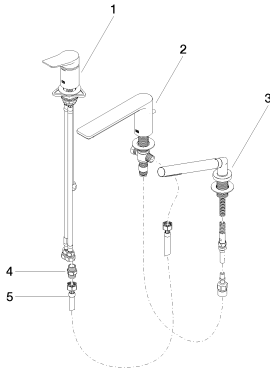

Bathtub - Lissé

Three-hole single-lever tub mixer for deck-mounted tub installation - polished chrome

Article number: 27 412 845-00

Spare parts list

Number	Item Number	Designation	Number of units
1	29 300 845-00	Single-lever tub mixer for deck-mounted tub installation - polished chrome	1
2	13 512 845-00	Tub spout with diverter for deck-mounted installation - polished chrome	1
3	27 702 979-00	Hand shower set for deck-mounted tub installation - polished chrome	1
4	09 24 03 168 10 90	Nipple -	1
5	12 502 970 90	Flexible supply line 1/2" x 1/2" x 15-3/4" -	1