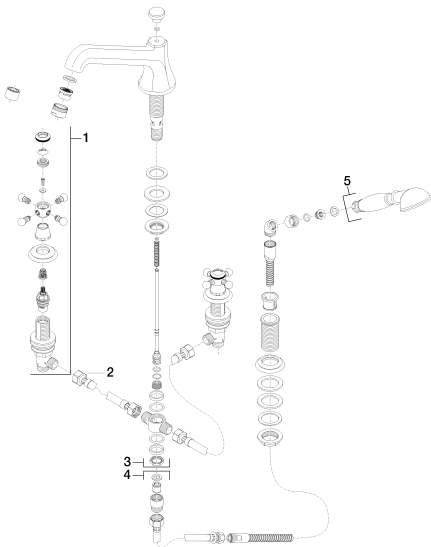

Bathtub - Madison

Deck-mounted tub mixer, with hand shower set for deck-mounted tub installation - polished

Article number: 27 502 360-00

Spare parts list

Number	Item Number	Designation	Number of units
1	20 000 360-00	Deck valve clockwise-closing hot or cold - polished chrome	2
2	12 502 970 90	Flexible supply line 1/2" x 1/2" x 15-3/4" -	2
3	13 502 380-00	Tub spout with diverter for deck-mounted installation - polished chrome	1
4	27 703 360-00	Hand shower set for deck-mounted tub installation - polished chrome	1