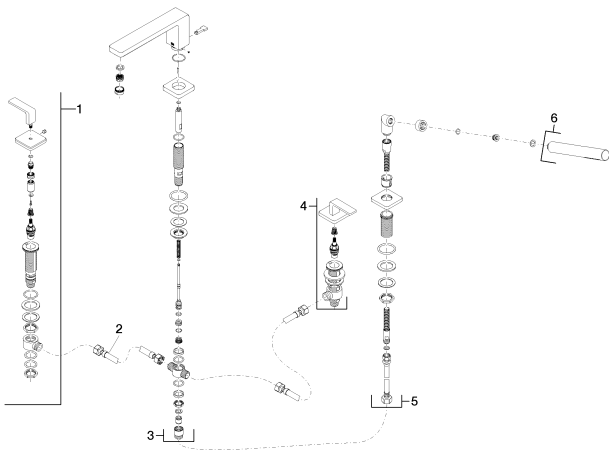

Bathtub - LULU

Deck-mounted tub mixer, with hand shower set for deck-mounted tub installation - polished

Article number: 27 512 710-00

Spare parts list

Number	Item Number	Designation	Number of units
1	20 000 710-00	Deck valve clockwise-closing - polished chrome	1
2	12 502 970 90	Flexible supply line 1/2" x 1/2" x 15-3/4" -	2
3	13 512 710-00	Tub spout with diverter for deck-mounted installation - polished chrome	1
4	20 000 711-00	Deck valve counter-clockwise closing - polished chrome	1
5	27 702 710-00	Hand shower set for deck-mounted tub installation - polished chrome	1
6	28 013 979-00	Baton hand shower - polished chrome	1