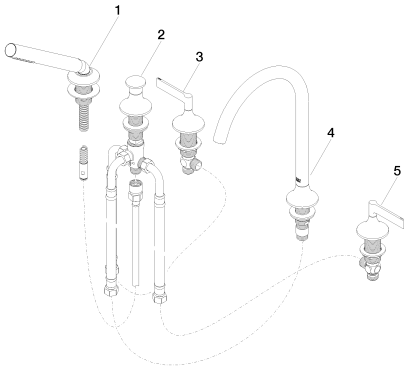

Bathtub - VAIA

Five hole tub set for deck-mounted tub installation with diverter - Dark Platinum matte

Article number: 27 522 819-99

Spare parts list

Number	Item Number	Designation	Number of units
1	27 702 809-99	Hand shower set for deck-mounted tub installation - Dark Platinum matte	1
2	29 140 809-99	Two-way diverter for deck-mounted tub installation - Dark Platinum matte	1
3	20 000 818-99	Deck valve clockwise-closing hot - Dark Platinum matte	1
4	12 502 970 90	Flexible supply line 1/2" x 1/2" x 15-3/4" -	2
5	13 612 809-99	Tub spout without diverter for deck-mounted installation - Dark Platinum matte	1
6	20 000 819-99	Deck valve counter-clockwise closing cold - Dark Platinum matte	1