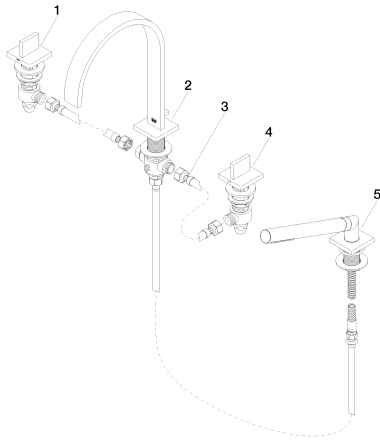

**Bathtub - MEM**

Deck-mounted tub mixer, with hand shower set for deck-mounted tub installation - polished

Article number: 27 532 782-00

**Spare parts list**

<b>Number</b>	<b>Item Number</b>	<b>Designation</b>	<b>Number of units</b>
1	20 000 783-00	Deck valve counter-clockwise closing hot - polished chrome	1
2	13 512 782-00	Tub spout with diverter for deck-mounted installation - polished chrome	1
3	12 502 970 90	Flexible supply line 1/2" x 1/2" x 15-3/4" -	1
4	20 000 782-00	Deck valve clockwise-closing cold - polished chrome	1
5	27 702 980-00	Hand shower set for deck-mounted tub installation - polished chrome	1