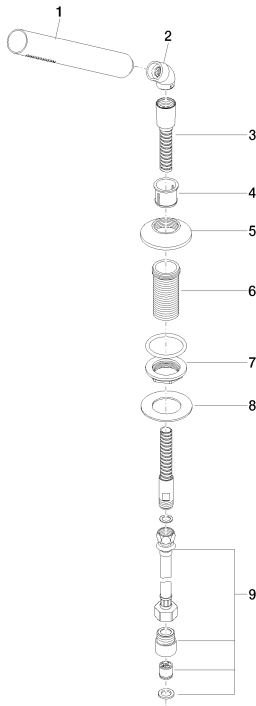

Shower - VAIA

Hand shower set for deck-mounted tub installation - polished chrome

Article number: 27 702 809-00

Spare parts list

Number	Item Number	Designation	Number of units
1	28 013 979-00	Baton hand shower - polished chrome	1
2	28 411 970-00	Arc - polished chrome	1
3	28 322 970-00	Metal shower hose 1/2" x 3/8" x 68-7/8" - polished chrome	1
4	09 18 40 085 90	Hood / sleeve -	1
5	09 27 80 016-00	Escutcheon - polished chrome	1
6	09 30 01 090-07	Wall connection - Rough nickel-plated	1
7	04 23 10 032 46 90	Mounting bracket -	1
8	09 30 11 060 90	Washer -	1
9	12 505 970 90	Flexible supply line 1/2" x 3/8" x 19-5/8" -	1