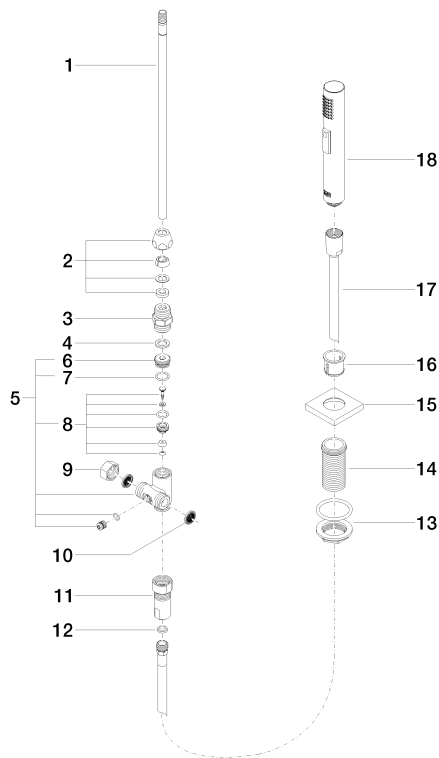

Kitchen sink - Series-**various**
Side spray set - polished chrome
Article number: 27 722 970-00

Spare parts list

Number	Item Number	Designation	Number of units
1	04 24 02 046 01-07	Wall connection - Rough nickel-plated	1
2	04 23 30 040 00-00	Wall connection - polished chrome	1
3	09 24 03 168 10 90	Nipple -	1
4	09 14 20 002 90	Washer -	1
5	04 17 09 046 10 90	Conversion -	1
6	09 24 04 112 10 90	Conversion -	1
7	09 14 10 033 90	Washer -	1
8	04 21 10 031 10 90	Conversion -	1
9	04 21 02 006 00 92	Plug for European drain -	1
10	09 23 01 039 90	Application -	2
11	04 24 03 241 00 90	Nipple -	1
12	09 14 20 019 90	Washer -	1
13	04 23 10 032 46 90	Mounting bracket -	1
14	09 30 01 090-07	Wall connection - Rough nickel-plated	1
15	09 27 78 011-00	Escutcheon - polished chrome	1
16	09 18 40 085 90	Hood / sleeve -	1
17	04 30 02 062 00-00	Tube - polished chrome	1
18	04 12 11 158 00-00	shower head - polished chrome	1