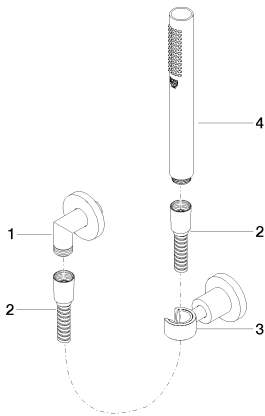

Shower - Series—various

Hand shower set with individual flanges - polished chrome

Article number: 27 802 892-00 0010

Spare parts list

Number	Item Number	Designation	Number of units
1	28 450 892-00	Wall elbow - polished chrome	1
2	28 104 970-00	Metal shower hose 1/2" x 1/2" x 49-1/4" - polished chrome	1
3	28 050 892-00	Wall bracket - polished chrome	1
4	28 013 979-00 0010	Baton hand shower - polished chrome	1