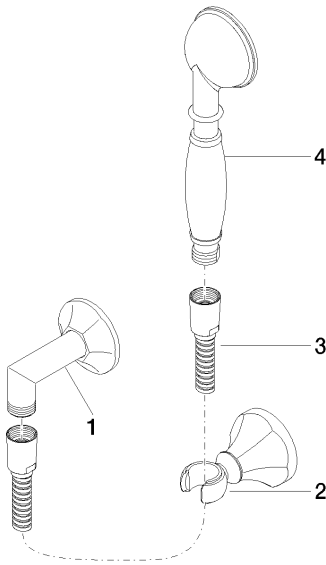

**Shower - Madison Flair**

Hand shower set with individual flanges - polished chrome

Article number: 27 803 371-00 0010

**Spare parts list**

Number	Item Number	Designation	Number of units
1	28 450 370-00 0010	Wall elbow - polished chrome	1
2	28 050 371-00	Wall bracket - polished chrome	1
3	28 104 970-00	Metal shower hose 1/2" x 1/2" x 49-1/4" - polished chrome	1
4	28 002 970-00 0010	Metal hand shower with porcelain (white) handle - polished chrome	1