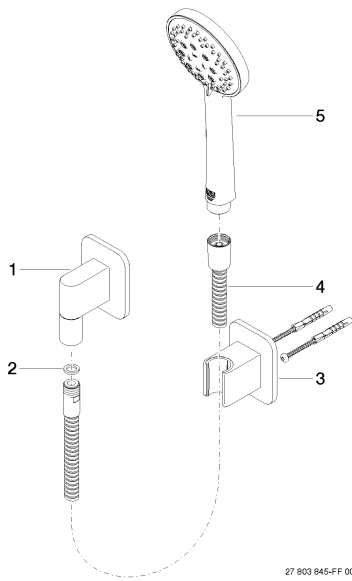

Shower - Lissé

Hand shower set with individual flanges - polished chrome

Article number: 27 803 845-00 0010

Spare parts list

27 803 845-FF 00 10

Number	Item Number	Designation	Number of units
1	28 450 845-00	Wall elbow - polished chrome	1
2	09 14 20 026 90	Washer Centellen WS 3820 14 x 8 x 2 mm Centellen WS 3820 -	1
3	28 050 845-00	Wall bracket - polished chrome	1
4	09 30 02 072-00	Metal shower hose 1/2" x 3/8" x 49-1/4" - polished chrome	1
5	28 014 979-00 0010	Hand shower - polished chrome	1