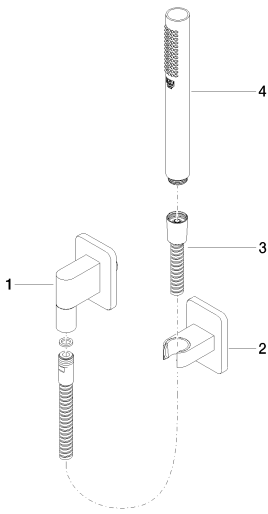

Shower - LULU

Hand shower set with individual flanges - polished chrome

Article number: 27 808 710-00 0010

Spare parts list

Number	Item Number	Designation	Number of units
1	28 450 710-00	Wall elbow - polished chrome	1
2	28 050 710-00	Wall bracket - polished chrome	1
3	09 30 02 072-00	Metal shower hose 1/2" x 3/8" x 49-1/4" - polished chrome	1
4	28 013 979-00 0010	Baton hand shower - polished chrome	1