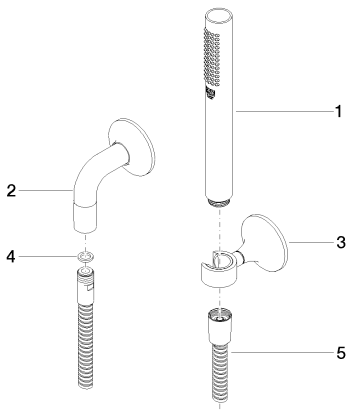

Shower - VAIA

Hand shower set with individual flanges - polished chrome

Article number: 27 808 809-00 0010

Spare parts list

Number	Item Number	Designation	Number of units
1	28 013 979-00 0010	Baton hand shower - polished chrome	1
2	28 450 809-00	Wall elbow - polished chrome	1
3	28 050 809-00	Wall bracket - polished chrome	1
4	09 14 20 026 90	Washer Centellen WS 3820 14 x 8 x 2 mm Centellen WS 3820 -	1
5	09 30 02 072-00	Metal shower hose 1/2" x 3/8" x 49-1/4" - polished chrome	1