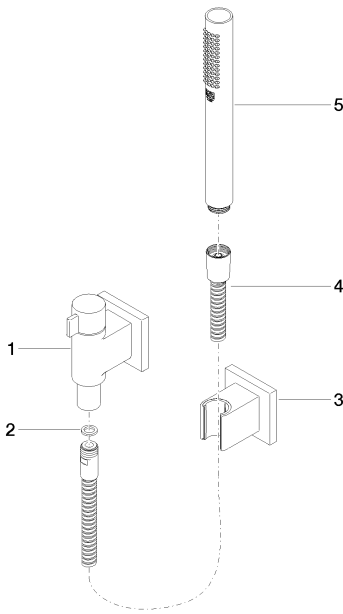

Shower - CL.1

Hand shower set with individual flanges with volume control - polished chrome

Article number: 27 809 985-00 0010

Spare parts list

Number	Item Number	Designation	Number of units
1	28 451 985-00	Wall elbow with volume control - polished chrome	1
2	09 14 20 026 90	Washer Centellen WS 3820 14 x 8 x 2 mm Centellen WS 3820 -	1
3	28 050 980-00	Wall bracket - polished chrome	1
4	09 30 02 072-00	Metal shower hose 1/2" x 3/8" x 49-1/4" - polished chrome	1
5	28 013 979-00 0010	Baton hand shower - polished chrome	1