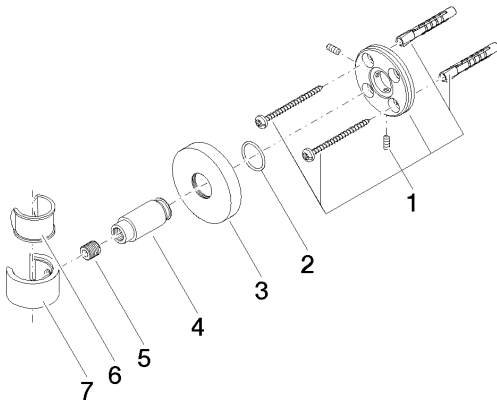

Shower - Series-**various**
 Wall bracket - polished chrome
 Article number: 28 050 625-00

Spare parts list

Number	Item Number	Designation	Number of units
1	05 17 62 500 00 90	Mounting bracket -	1
2	09 14 10 032 90	O-Ring 18,1 x 1,6 mm -	1
3	08 27 62 500-00	Escutcheon - polished chrome	1
4	08 17 62 550-00	Holder - polished chrome	1
5	08 18 50 585 90	Pipe -	1
6	09 18 40 035 90	Hood / sleeve -	1
7	09 17 20 014-00	Holder - polished chrome	1