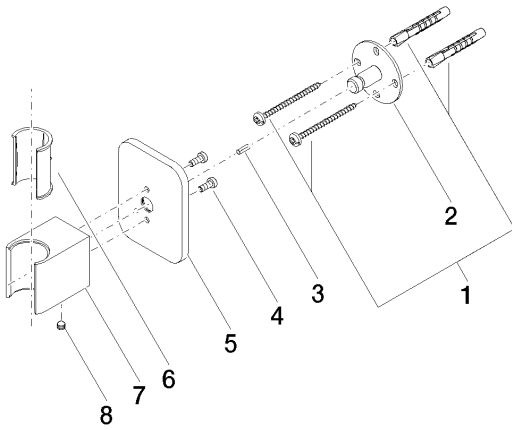

Shower - Lissé

Wall bracket - polished chrome

Article number: 28 050 845-00

### Spare parts list

Number	Item Number	Designation	Number of units
1	05 30 31 025 00 90	Mounting bracket -	1
2	09 30 11 041 90	Holder -	1
3	09 31 11 026 90	Mounting bracket -	1
4	09 30 30 054 90	Mounting bracket -	2
5	09 27 84 022-00	Escutcheon - polished chrome	1
6	09 18 40 078 90	Holder -	1
7	09 17 20 035-00	Holder - polished chrome	1
8	04 31 11 112 00 90	Mounting bracket -	1