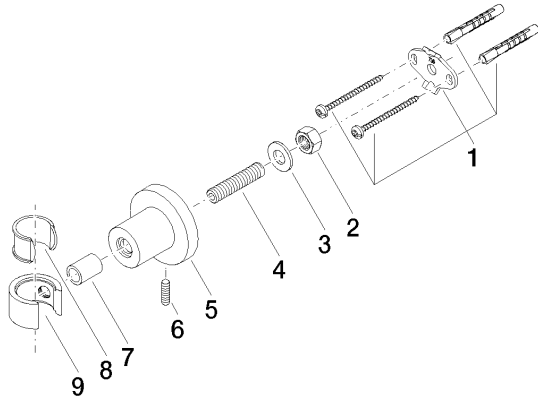

Shower - Tara.

Wall bracket - polished chrome

Article number: 28 050 892-00

### Spare parts list

Number	Item Number	Designation	Number of units
1	05 17 20 739 00 90	Mounting bracket -	1
2	09 23 10 026 90	Mounting bracket -	1
3	09 30 11 046 90	Washer -	1
4	08 18 50 586 90	Pipe -	1
5	08 17 89 505-00	Holder - polished chrome	1
6	04 31 11 113 00 90	Mounting bracket -	1
7	08 17 20 624-00	Hood / sleeve - polished chrome	1
8	09 18 40 035 90	Hood / sleeve -	1
9	09 17 20 014-00	Holder - polished chrome	1