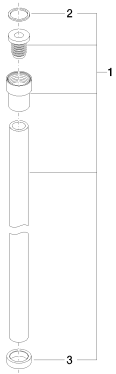

Shower - Water Modules

WATER TUBE Kneipp hose white 78-3/4" - platinum matte

Article number: 28 285 979-06

Spare parts list

Number	Item Number	Designation	Number of units
2	09 14 20 003 90	Washer -	1
3	09 28 10 116-06	ring	1