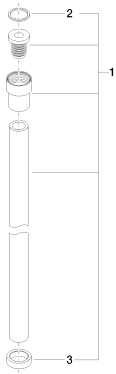

Shower - Water Modules

WATER TUBE Kneipp hose black 78-3/4" - platinum matte

Article number: 28 286 979-06

Spare parts list

Number	Item Number	Designation	Number of units
2	09 14 20 003 90	Washer -	1
3	09 28 10 116-06	ring	1