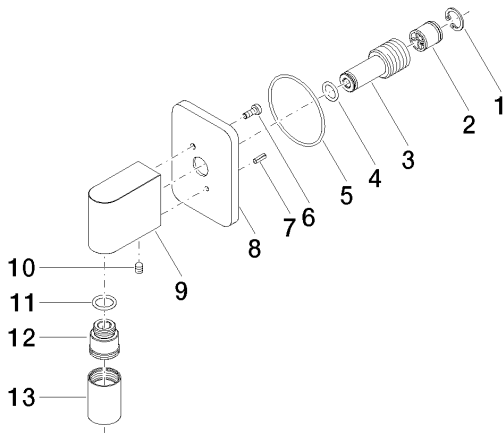

Shower - LULU

Wall elbow - polished chrome

Article number: 28 450 710-00

Spare parts list

Number	Item Number	Designation	Number of units
1	09 16 01 014 90	Ring -	1
2	09 23 01 040 90	Application -	1
3	09 24 03 116 20 90	Nipple -	1
4	09 14 10 008 90	Washer -	1
5	09 14 10 142 90	Washer -	1
6	09 30 30 054 90	Mounting bracket -	1
7	09 31 11 026 90	Mounting bracket -	1
8	09 27 71 002-00	Escutcheon - polished chrome	1
9	09 11 03 026 20-00	Wall connection - polished chrome	1
10	09 31 11 005 90	Mounting bracket -	1
11	09 14 10 077 90	Washer -	1
12	09 24 03 107 20 90	Nipple -	1
13	09 21 02 069-00	Hood / sleeve - polished chrome	1