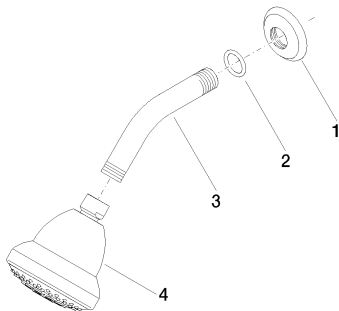

Shower - Madison

Showerhead - polished chrome

Article number: 28 508 360-00 0010

Spare parts list

Number	Item Number	Designation	Number of units
1	09 27 35 003-00	Escutcheon - polished chrome	1
2	09 14 10 026 90	O-Ring 20,5 x 3,5 mm -	1
3	09 11 03 011-00	Wall connection - polished chrome	1
4	04 12 11 120 01-00	shower head - polished chrome	1