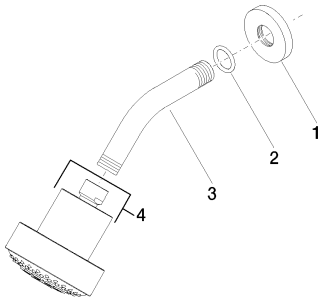

Shower - Tara.

Showerhead - polished chrome

Article number: 28 508 979-00 0010

### Spare parts list

Number	Item Number	Designation	Number of units
1	09 27 22 003-00	Escutcheon - polished chrome	1
2	09 14 10 026 90	Washer -	1
3	09 11 03 011-00	Wall connection - polished chrome	1
4	04 12 11 110 01-00	shower head - polished chrome	1