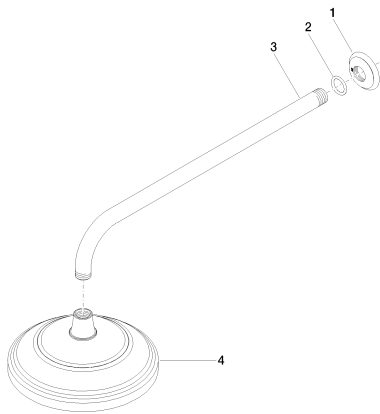

Shower - Madison
 Rain shower wall-mounted - polished chrome
 Article number: 28 545 977-00 0010

Spare parts list

Number	Item Number	Designation	Number of units
1	09 27 35 003-00	Escutcheon - polished chrome	1
2	09 14 10 026 90	O-Ring 20,5 x 3,5 mm -	1
3	09 11 03 017-00	Wall connection - polished chrome	1
4	28 535 977-00 0010	Rain shower - polished chrome	1