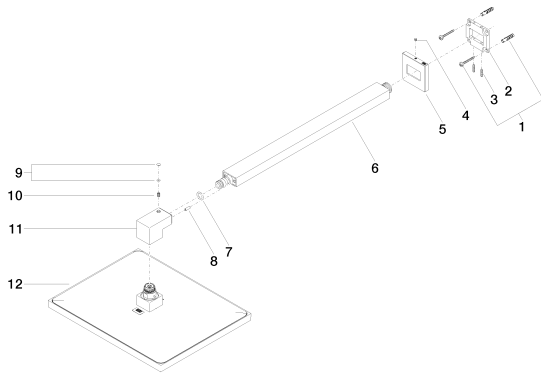

Shower - MEM

Rain shower wall-mounted - Dark Bronze matte

Article number: 28 765 980-17 0010

Spare parts list

Number	Item Number	Designation	Number of units
1	04 30 31 032 00 90	Mounting bracket -	1
2	09 30 11 160 90	Wall connection -	1
3	09 31 11 084 90	Mounting bracket -	2
4	09 31 11 099 90	Mounting bracket -	1
5	09 27 98 016-17	rosette	1
6	04 28 22 249 00-17	pipe	1
7	09 14 10 011 90	Washer -	1
8	09 31 11 040 90	Mounting bracket -	1
9	90 31 20 087 00-17	plug	1
10	09 31 11 036 90	Mounting bracket -	1
11	09 17 01 180-17	connection	1
12	04 12 05 063 10-17	shower	1