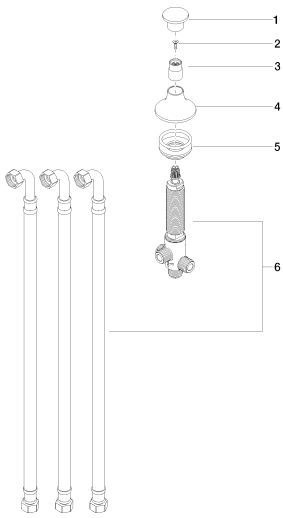

**Bathtub - VAIA**

Two-way diverter for deck-mounted tub installation - polished chrome

Article number: 29 140 809-00

**Spare parts list**

Number	Item Number	Designation	Number of units
1	09 20 80 016-00	Pivot rod/lift knob - polished chrome	1
2	90 30 30 014 00 90	Mounting bracket -	1
3	09 18 40 214-00	Hood / sleeve - polished chrome	1
4	09 27 80 015-00	Escutcheon - polished chrome	1
5	04 23 10 004 03 90	Mounting bracket -	1
6	90 17 09 051 00 90	Conversion -	1