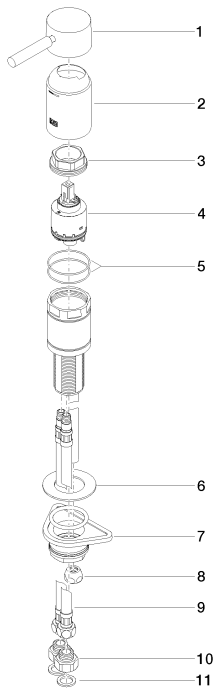

Bathtub - Meta

Single-lever tub mixer for deck-mounted tub installation - polished chrome

Article number: 29 300 660-00

Spare parts list

Number	Item Number	Designation	Number of units
1	90 20 66 005 00-00	handle	1
2	09 28 30 037-00	Hood / sleeve - polished chrome	1
3	09 24 04 448 90	Mounting bracket -	1
4	90 15 05 039 00 90	cartridge -	1
5	09 14 10 201 90	O-Ring EPDM 70 45,0 x 1,5 mm -	1
6	09 30 11 060 90	Washer -	1
7	04 23 10 044 02 90	Mounting bracket -	1
8	04 23 30 041 00 90	Wall connection -	1
9	04 30 04 021 00 90	Tube -	1
10	09 24 03 185-00	Nipple - polished chrome	2
11	09 14 05 004 90	Washer EPDM 70 20,8 x 14,5 x 2,0 mm -	2