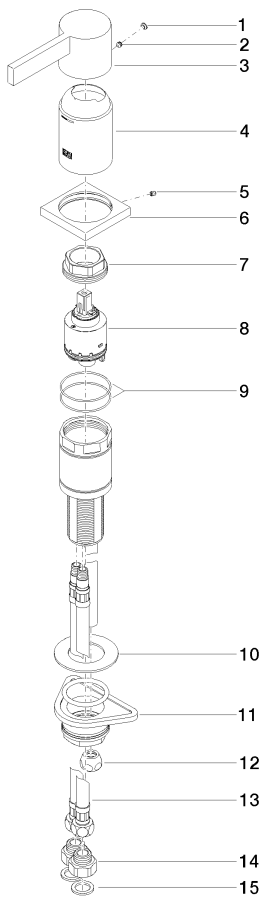

Bathtub - Deque

Single-lever tub mixer for deck-mounted tub installation - polished chrome

Article number: 29 300 670-00

Spare parts list

Number	Item Number	Designation	Number of units
1	90 31 20 087 00-00	Cover - polished chrome	1
2	09 31 11 063 90	Mounting bracket -	1
3	09 20 67 014-00	Operating element - polished chrome	1
4	09 28 30 037-00	Hood / sleeve - polished chrome	1
5	09 31 11 044 90	Mounting bracket -	1
6	09 27 67 016-00	rosette	1
7	09 24 04 448 90	Mounting bracket -	1
8	90 15 05 039 00 90	cartridge -	1
9	09 14 10 201 90	O-Ring EPDM 70 45,0 x 1,5 mm -	2
10	09 30 11 060 90	Washer -	1
11	04 23 10 044 02 90	Mounting bracket -	1
12	04 23 30 041 00 90	Wall connection -	1
13	04 30 04 021 00 90	Tube -	2
14	09 24 03 185-00	Nipple - polished chrome	2
15	09 14 05 004 90	Washer EPDM 70 20,8 x 14,5 x 2,0 mm -	2