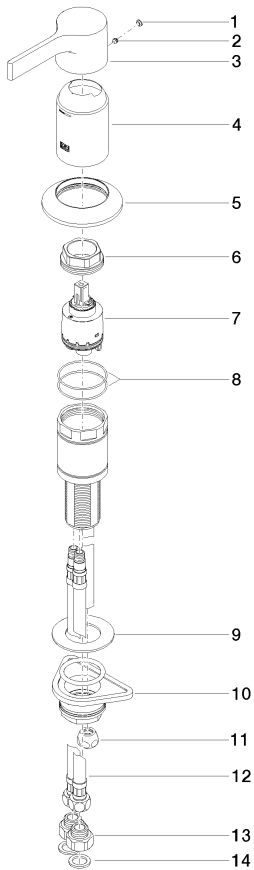

Bathtub - VAIA

Single-lever tub mixer for deck-mounted tub installation - polished chrome

Article number: 29 300 809-00

Spare parts list

Number	Item Number	Designation	Number of units
1	90 31 20 087 00-00	Cover - polished chrome	1
2	09 31 11 063 90	Mounting bracket -	1
3	09 20 80 022-00	Lever - polished chrome	1
4	09 28 30 037-00	Hood / sleeve - polished chrome	1
5	90 27 80 013 00-00	DUMMY - polished chrome	1
6	09 24 04 448 90	Mounting bracket -	1
7	90 15 05 039 00 90	cartridge -	1
8	09 14 10 201 90	O-Ring EPDM 70 45,0 x 1,5 mm -	2
9	09 30 11 060 90	Washer -	1
10	04 23 10 044 02 90	Mounting bracket -	1
11	04 23 30 041 00 90	Wall connection -	1
12	04 30 04 021 00 90	Tube -	2
13	09 24 03 185-00	Nipple - polished chrome	2
14	09 14 05 004 90	Washer EPDM 70 20,8 x 14,5 x 2,0 mm -	2