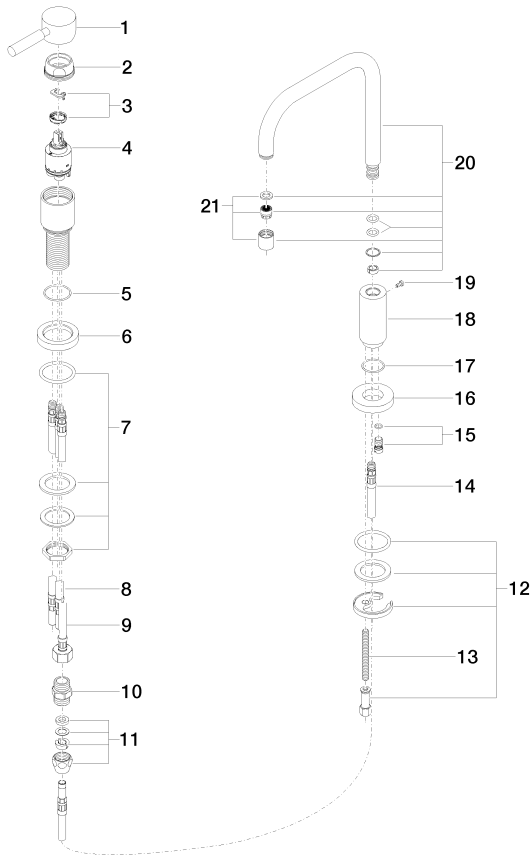

Kitchen sink - Meta.02

Two-hole mixer with individual flanges - polished chrome

Article number: 32 800 625-00 0010

Spare parts list

Number	Item Number	Designation	Number of units
1	90 20 62 040 00-00	Lever - polished chrome	1
2	09 24 04 107-00	Wall connection - polished chrome	1
3	04 28 10 148 00 90	EHM cartridge -	1
4	90 15 05 063 00 90	EHM cartridge -	1
5	09 14 10 102 90	Washer -	1
6	09 28 10 111-00	Escutcheon - polished chrome	1
7	04 23 10 032 46 90	Mounting bracket -	1
8	04 30 04 045 00 90	Flexible supply line 3/8"	2
9	04 30 04 019 00 90	Flexible supply line -	1
10	09 24 03 168 10 90	Nipple -	1
11	04 23 30 040 00-00	Wall connection - polished chrome	1
12	04 30 11 038 00 90	Mounting bracket -	1
13	09 31 11 011 90	Mounting bracket -	1
14	04 30 04 016 00 90	Flexible supply line -	1
15	04 31 20 046 10 92	Plug for European drain -	1
16	09 28 10 064-00	Escutcheon - polished chrome	1
17	09 14 10 120 90	Washer -	1
18	09 11 10 062 10-00	Wall connection - polished chrome	2
20	09 30 30 057 90	Mounting bracket -	1
21	90 23 01 028 00-00	Aerator - polished chrome	1