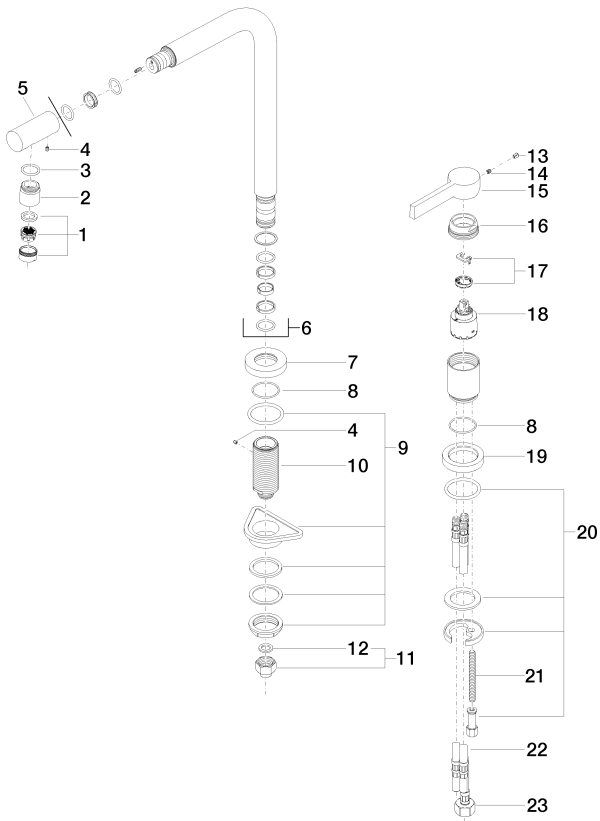

Kitchen sink - Elio

Two-hole mixer with individual flanges - polished chrome

Article number: 32 800 790-00 0010

Spare parts list

Number	Item Number	Designation	Number of units
1	90 23 01 026 08-00	Aerator - polished chrome	1
2	09 24 04 164 10-00	Nipple - polished chrome	1
3	09 14 10 100 90	Washer -	1
4	09 31 11 044 90	Mounting bracket -	2
5	09 24 04 163 10-00	Nipple - polished chrome	1
6	90 28 22 188 00-00	Outlet - polished chrome	1
7	09 27 79 001-00	Escutcheon - polished chrome	1
8	09 14 10 102 90	Washer -	2
9	04 23 10 044 01 90	Mounting bracket -	1
10	09 30 01 094 10-00	Wall connection - polished chrome	1
11	04 24 04 166 10 90	Nipple -	1
12	09 14 20 002 90	Washer -	1
13	09 31 20 017 90	Plug for European drain -	1
14	09 31 11 030 90	Mounting bracket -	1
15	09 20 79 040-00	Lever - polished chrome	1
16	09 24 04 141-00	Mounting bracket - polished chrome	1
17	04 28 10 148 00 90	EHM cartridge -	1
18	90 15 05 061 00 90	EHM cartridge -	1
19	09 28 10 111-00	Escutcheon - polished chrome	1
20	04 30 11 038 00 90	Mounting bracket -	1
21	09 31 11 011 90	Mounting bracket -	1
22	04 30 04 045 00 90	Flexible supply line 3/8" -	2
23	04 30 04 019 00 90	Flexible supply line -	1