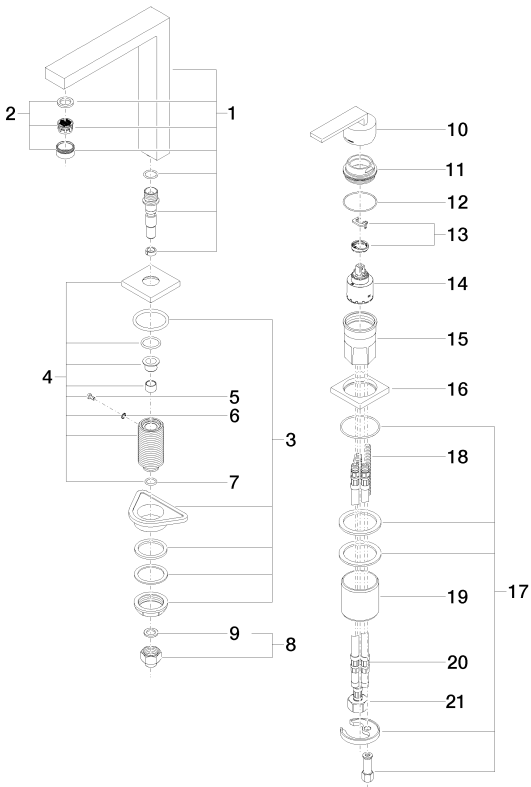

Kitchen sink - Lot

BAR TAP Two-hole mixer with individual flanges - polished chrome

Article number: 32 805 680-00 0010

Spare parts list

Number	Item Number	Designation	Number of units
1	90 11 06 192 06-00	Outlet - polished chrome	1
2	90 23 01 029 04-00	Aerator - polished chrome	1
3	04 23 10 044 01 90	Mounting bracket -	1
4	90 27 78 023 00-00	Cover - polished chrome	1
5	09 30 30 057 90	Mounting bracket -	1
6	09 30 11 028 90	Washer -	1
7	09 14 10 077 90	Washer -	1
8	04 24 04 166 10 90	Nipple -	1
9	09 14 20 002 90	Washer -	1
10	90 20 78 040 00-00	Lever - polished chrome	1
11	09 24 04 142-00	Mounting bracket - polished chrome	1
12	09 14 10 037 90	Washer -	1
13	04 28 10 148 00 90	EHM cartridge -	1
14	90 15 05 061 00 90	EHM cartridge -	1
15	09 30 01 100 10 90	Wall connection -	1
16	09 27 78 007-00	Escutcheon - polished chrome	1
17	04 30 11 038 02 90	Mounting bracket -	1
18	09 31 11 011 90	Mounting bracket -	1
19	09 18 40 079 90	Hood / sleeve -	1
20	04 30 04 045 00 90	Flexible supply line 3/8"	2
21	04 30 04 019 00 90	Flexible supply line -	1