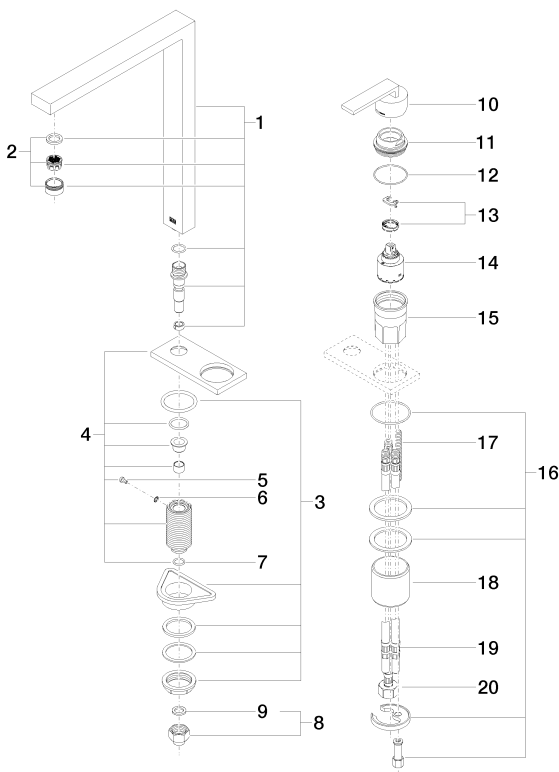

Kitchen sink - Lot

Two-hole mixer with cover plate - polished chrome

Article number: 32 843 680-00 0010

Spare parts list

Number	Item Number	Designation	Number of units
1	90 11 06 188 08-00	Outlet - polished chrome	1
2	90 23 01 029 04-00	Aerator - polished chrome	1
3	04 23 10 044 01 90	Mounting bracket -	1
4	90 27 78 024 00-00	Cover - polished chrome	1
5	09 30 30 057 90	Mounting bracket -	1
6	09 30 11 028 90	Washer -	1
7	09 14 10 077 90	Washer -	1
8	04 24 04 166 10 90	Nipple -	1
9	09 14 20 002 90	Washer -	1
10	90 20 78 040 00-00	Lever - polished chrome	1
11	09 24 04 142-00	Mounting bracket - polished chrome	1
12	09 14 10 037 90	Washer -	1
13	04 28 10 148 00 90	EHM cartridge -	1
14	90 15 05 061 00 90	EHM cartridge -	1
15	09 30 01 100 10 90	Wall connection -	1
16	04 30 11 038 02 90	Mounting bracket -	1
17	09 31 11 011 90	Mounting bracket -	1
18	09 18 40 079 90	Hood / sleeve -	1
19	04 30 04 045 00 90	Flexible supply line 3/8"	2
20	04 30 04 019 00 90	Flexible supply line -	1