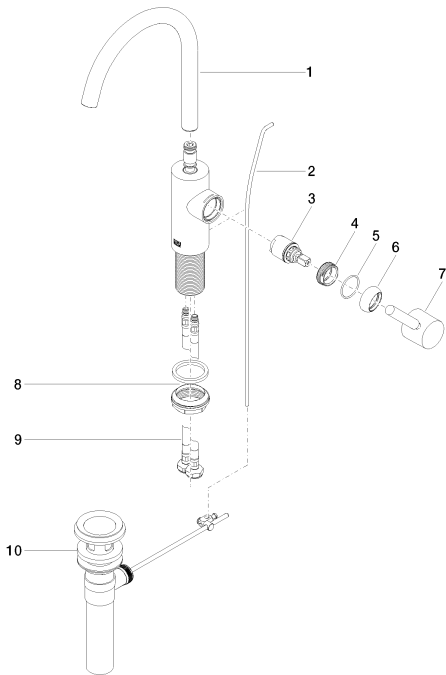

Sink - Meta

Single-lever lavatory mixer with drain - polished chrome

Article number: 33 500 661-00 0010

Spare parts list

Number	Item Number	Designation	Number of units
1	90 28 22 320 01-00	spout	1
2	09 31 09 110-00	Pivot rod/lift knob - polished chrome	1
3	90 15 05 042 00 90	EHM cartridge -	1
4	09 24 04 266 90	Mounting bracket -	1
5	09 14 10 091 90	O-Ring NBR 70 26,5 x 1,72 mm -	1
6	09 28 30 021-00	Hood / sleeve - polished chrome	1
7	90 20 66 003 00-00	handle	1
8	04 23 10 044 07 90	fixing set	1
9	04 30 04 102 00 90	Flexible supply line 3/8" -	2
10	04 11 01 023 00-00	Drain - polished chrome	1