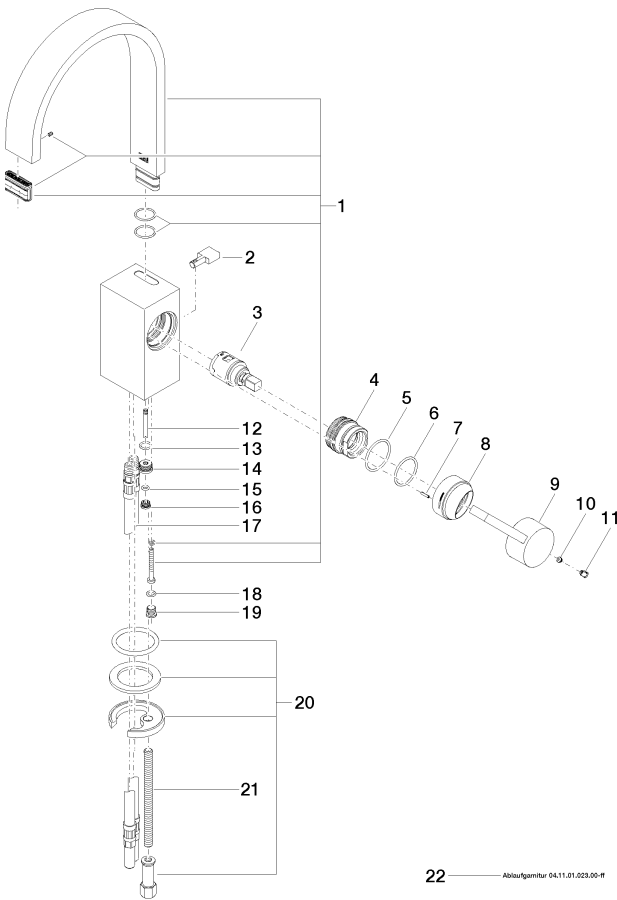

Sink - MEM

Single-lever lavatory mixer with drain - polished chrome

Article number: 33 500 782-00 0010

Spare parts list

Number	Item Number	Designation	Number of units
1	90 28 22 153 02-00	Outlet - polished chrome	1
2	09 20 78 032-00	Pivot rod/lift knob - polished chrome	1
3	90 15 05 042 00 90	EHM cartridge -	1
4	09 24 04 288 90	Mounting bracket -	1
5	09 14 10 137 90	Washer -	1
6	09 14 10 063 90	Washer -	1
7	09 31 11 152 90	Mounting bracket -	1
8	09 28 30 028-00	Hood / sleeve - polished chrome	1
9	09 20 78 057-00	Lever - polished chrome	1
10	09 31 11 063 90	Mounting bracket -	1
11	09 31 20 017 90	Plug for European drain -	1
12	09 31 09 080-00	Pivot rod/lift knob - polished chrome	1
13	09 14 10 042 90	Washer -	1
14	09 24 04 289-00	Nipple - polished chrome	1
15	09 14 10 166 90	Washer -	1
16	09 24 04 290 90	Nipple -	1
17	04 30 04 045 00 90	Flexible supply line 3/8" -	2
18	09 14 10 132 90	Washer -	1
19	09 31 20 027 10-00	Plug for European drain - polished chrome	1
20	04 30 11 038 75 90	Mounting bracket -	1
21	09 31 11 012 90	Mounting bracket -	1
22	04 11 01 023 00-00	Drain - polished chrome	1