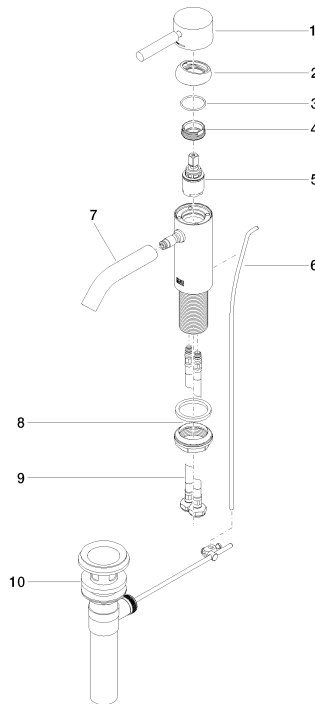

Sink - Meta

Single-lever lavatory mixer with drain - polished chrome

Article number: 33 501 660-00 0010

Spare parts list

Number	Item Number	Designation	Number of units
1	90 20 66 002 00-00	handle	1
2	09 28 30 041-00	Hood / sleeve - polished chrome	1
3	09 14 10 091 90	O-Ring NBR 70 26,5 x 1,72 mm -	1
4	09 24 04 266 90	Mounting bracket -	1
5	90 15 05 042 00 90	EHM cartridge -	1
6	09 31 09 110-00	Pivot rod/lift knob - polished chrome	1
7	90 11 06 206 01-00	spout	1
8	04 23 10 044 07 90	fixing set	1
9	04 30 04 102 00 90	Flexible supply line 3/8" -	2
10	04 11 01 023 00-00	Drain - polished chrome	1