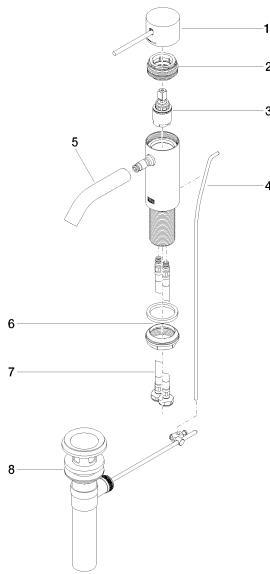

Sink - Meta

META SLIM Single-lever lavatory mixer with drain - polished chrome

Article number: 33 501 662-00 0010

Spare parts list

Number	Item Number	Designation	Number of units
1	90 20 66 020 00-00	handle	1
2	90 24 04 536 00 90	threaded connector	1
3	90 15 05 042 00 90	EHM cartridge -	1
4	09 31 09 110-00	Pivot rod/lift knob - polished chrome	1
5	90 11 06 206 01-00	spout	1
6	04 23 10 044 07 90	fixing set	1
7	04 30 04 102 00 90	Flexible supply line 3/8" -	2
8	04 11 01 023 00-00	Drain - polished chrome	1