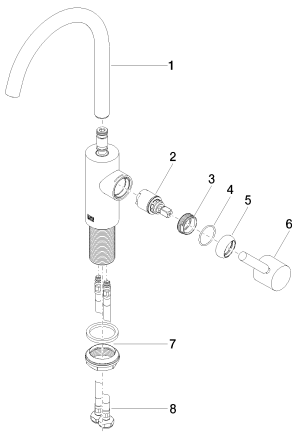

Sink - Meta

Single-lever lavatory mixer without drain - polished chrome

Article number: 33 505 661-00 0010

Spare parts list

Number	Item Number	Designation	Number of units
1	90 28 22 320 01-00	spout	1
2	90 15 05 042 00 90	EHM cartridge -	1
3	09 24 04 266 90	Mounting bracket -	1
4	09 14 10 091 90	O-Ring NBR 70 26,5 x 1,72 mm -	1
5	09 28 30 021-00	Hood / sleeve - polished chrome	1
6	90 20 66 003 00-00	handle	1
7	04 23 10 044 07 90	fixing set	1
8	04 30 04 102 00 90	Flexible supply line 3/8"	2